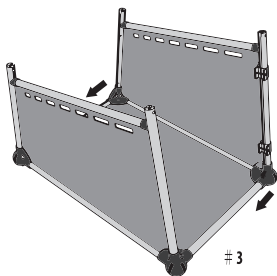

NOMAD TALES

München

Dog Crate Aluminium M

x4

x4

x4

x1

x2