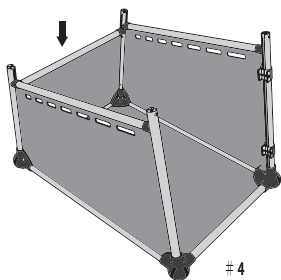

NOMAD TALES

München

Dog Crate Aluminium M

x4

x4

x4

x1

x2