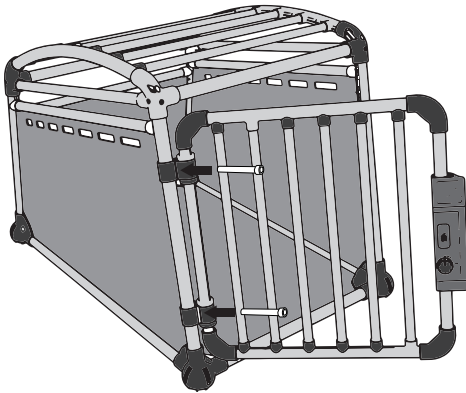

NOMAD TALES

München

Dog Crate Aluminium M

x4

x4

x4

x1

x2