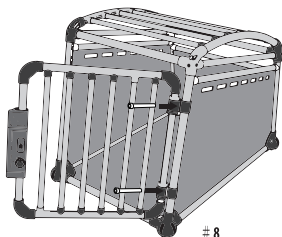

#7

#8

#9

NOMAD TALES

München

zooplus SE | Sonnenstraße 15 | 80331 München |
Germany | www.zooplus.com | service@zooplus.com
For GB market: zooplus Services Ltd. |
30 St. Giles | Oxford | OX1 3LE | England
Made in China

Dog Crate Aluminium M
LA 505296 PO xxxxxx

4 054651 029329