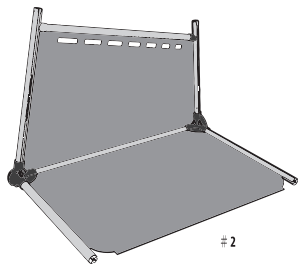

NOMAD TALES

München

Dog Crate Aluminium M

x4

x4

x4

x1

x2