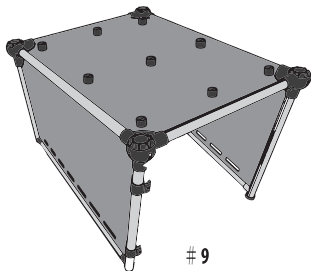

#7

#8

#9

NOMAD TALES

München

zooplus SE | Sonnenstraße 15 | 80331 München |
Germany | www.zooplus.com | service@zooplus.com
For GB market: zooplus Services Ltd. |
30 St. Giles | Oxford | OX1 3LE | England
Made in China

Dog Crate Aluminium M
LA 505296 PO xxxxxx

4 054651 029329