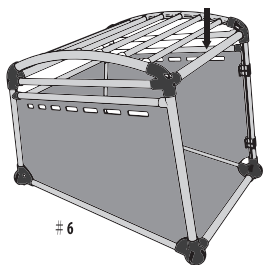

NOMAD TALES

München

Dog Crate Aluminium M

x4

x4

x4

x1

x2