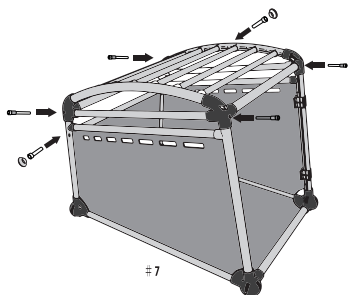

NOMAD TALES

München

Dog Crate Aluminium M

x4

x4

x4

x1

x2