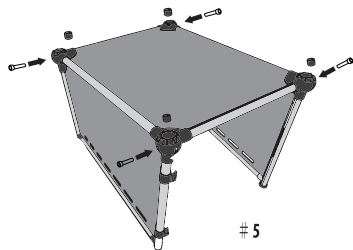

NOMAD TALES

München

Dog Crate Aluminium M

x4

x4

x4

x1

x2