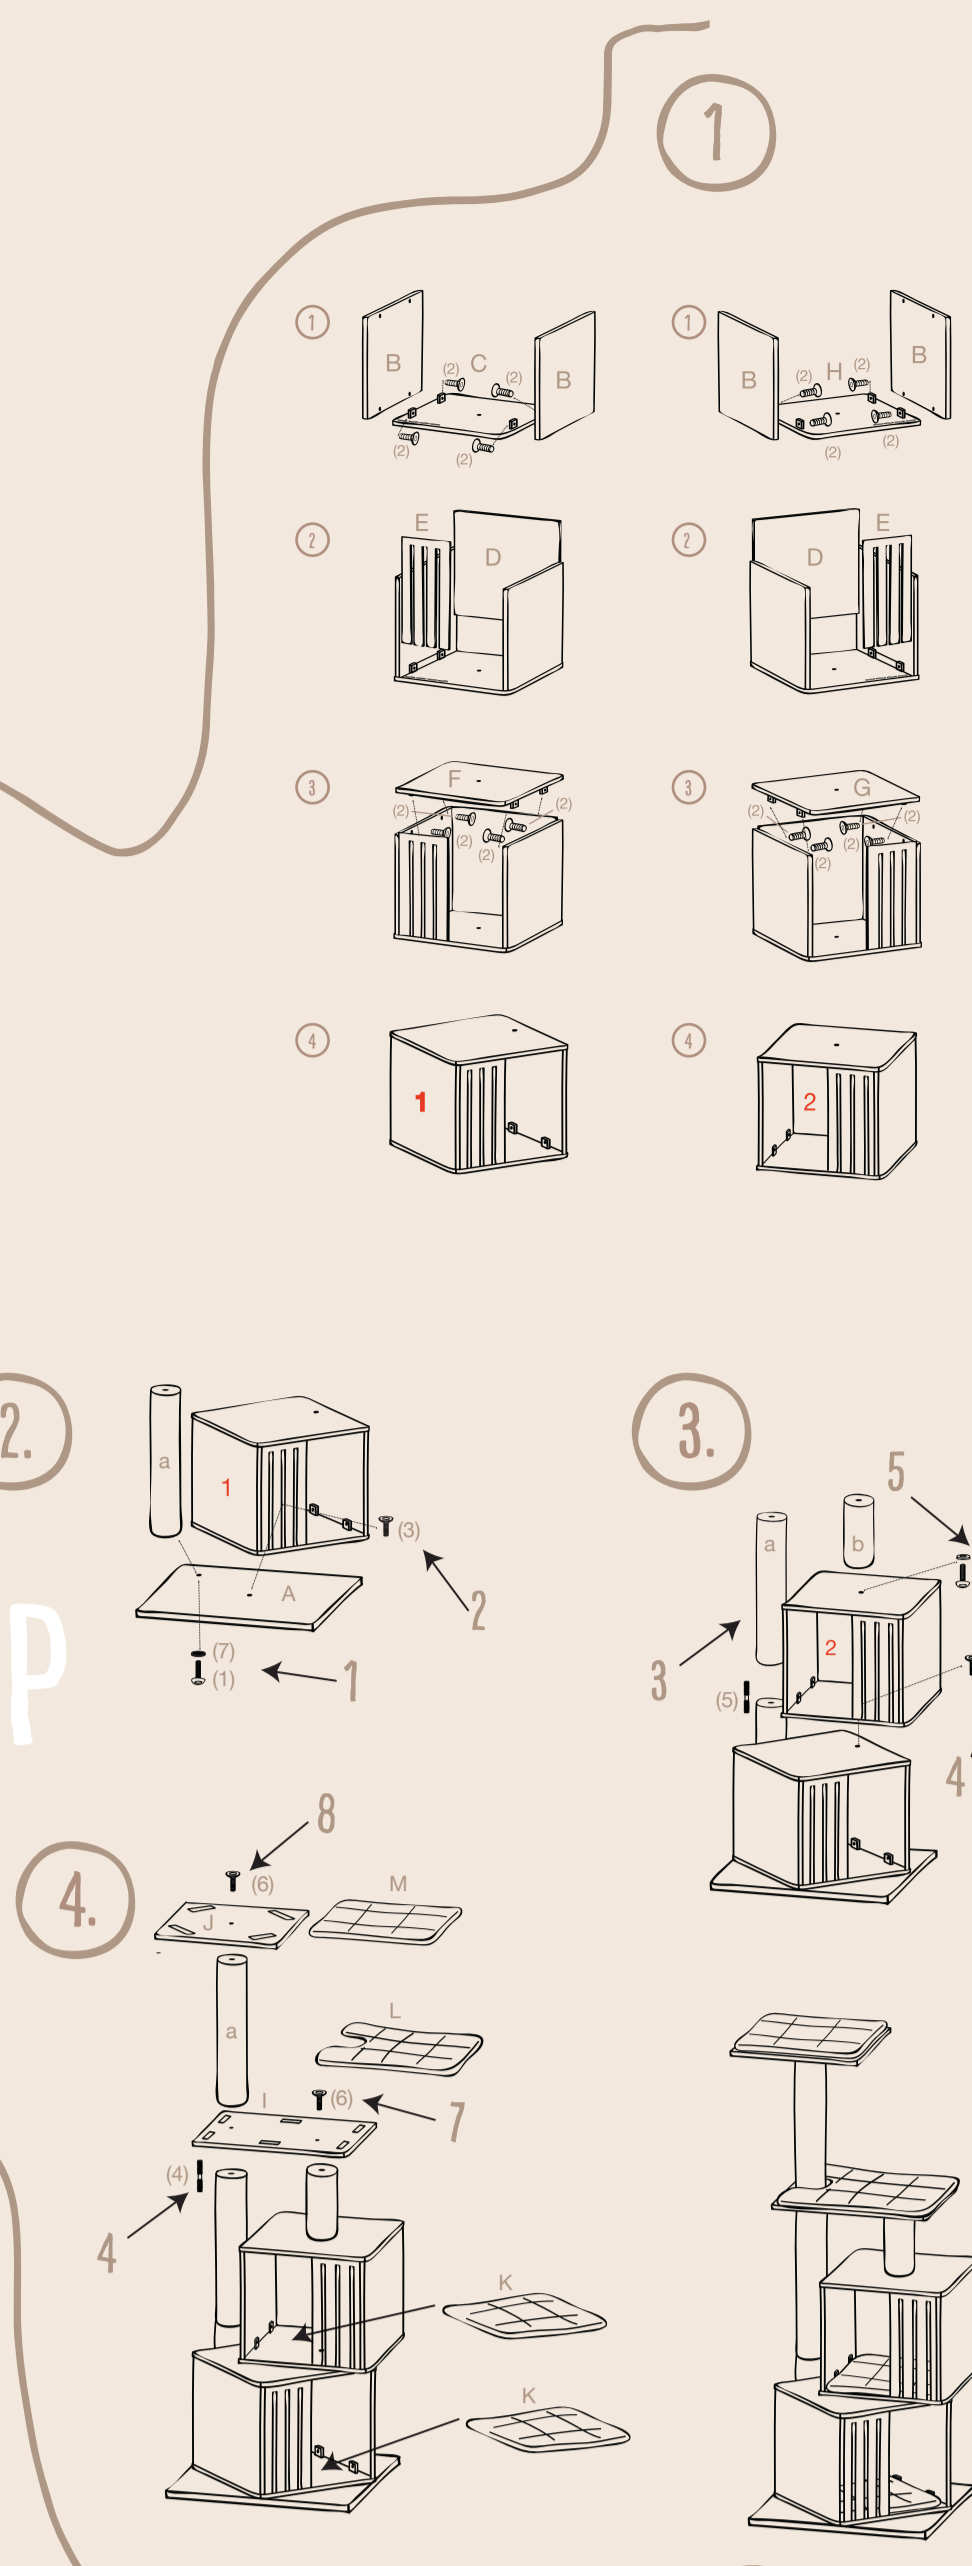

SILENE

LA 415496, LA 415497

H 143 CM X L 74,5 X W 65 CM

INSTRUCTIONS

CONTENT

1. A 1x
   - B 4x
   - C 1x
   - D 2x
   - E 2x
   - F 1x
   - G 1x
   - H 1x
   - I 1x
   - J 1x
   - K 2x
   - L 1x
   - M 1x
2. 2x 3x a(45cm)
3. M 8*40mm (1) M 6*20mm (2) 1x b(20cm)
4. 2x M 6*25mm (3) 1x M 8*70mm (4) 1x M 8*80mm (5)
5. 2x M 8*40mm (6) 2x D30mm (7)

STEP BY STEP

EN

WARNING

Follow wash and care instructions.

Remove and replace the product if it becomes damaged. Ingesting parts of this product can result in serious injuries. Keep away from heat sources and open flames.

MADE IN GEORGIA

For indoor use only.

Dispose of the product and packaging materials according to local standards and regulations.

Discover the entire Natural Paradise range on www.naturalparadise.de/en

WE CARE FOR YOU

DE

ACHTUNG

Entsorgen Sie das Produkt und die Verpackungsmaterialien gemäß der örtlich geltenden Normen und Bestimmungen.

ENTDECKEN SIE DAS GESAMTE NATURAL PARADISE SORTIMENT

AUF WWW.NATURALPARADISE.DE

FR

ATTENTION

Découvrez toute la gamme Natural Paradise sur www.naturalparadise.de/fr

FABRIQUÉ EN GEORGIE

NL

WAARSCHUWING

GEPRODUCEERD IN GEORGIE

Ontdek het complete Natural Paradise assortiment op www.naturalparadise.de/nl

IT

ATTENZIONE

Scopri tutti i prodotti Natural Paradise su www.naturalparadise.de/it

FABBRICATO IN GEORGIA

ES

ATENCIÓN

Descubra toda la gama Natural Paradise en www.naturalparadise.de/es

PL

UWAGA

Przed użyciem produktu prosimy o przeczytanie wszystkich instrukcji znajdujących się wewnątrz opakowania.

WYPRODUKOWANO W GRUZJI.

Scopri tutti i prodotti Natural Paradise su www.naturalparadise.de/pl

Discover the entire Natural Paradise range on www.naturalparadise.de/pl

FABRIQUÉ EN GEORGIE

CZ

POZOR

Objavte celou řadu produktů Natural Paradise na www.naturalparadise.de/en

HU

FIGYELEM

Kérjük, hogy a termék felhasználása előtt olvassa el a csomagolás belsőjében található összes utasítást.

FABRIQUÉ EN GEORGIE

SV

VARNING

Upptäck alla produkter från Natural Paradise på www.naturalparadise.de/en

VYROBENO V GRUZIJU

DA

ADVARSEL

FREMSTILLET I GEORGIE.

Se hele Natural Paradise-serien på www.naturalparadise.de/en

SK

VAROVANIE

Škrabadlo „Natural Paradise Silene“ je umelá konštrukcia pre mačky na hranie, škrabanie, cvičenie, odpočinok a spanie. Pomáha odraziť mačky od poškrábania iného nábytku.

Objavte celý sortiment Natural Paradise na adrese www.naturalparadise.de/en

VYROBENO V GRUZIJSKU

JOIN OUR COMMUNITY #NATURALPARADISE

@NATURALPARADISE.OFFICIAL